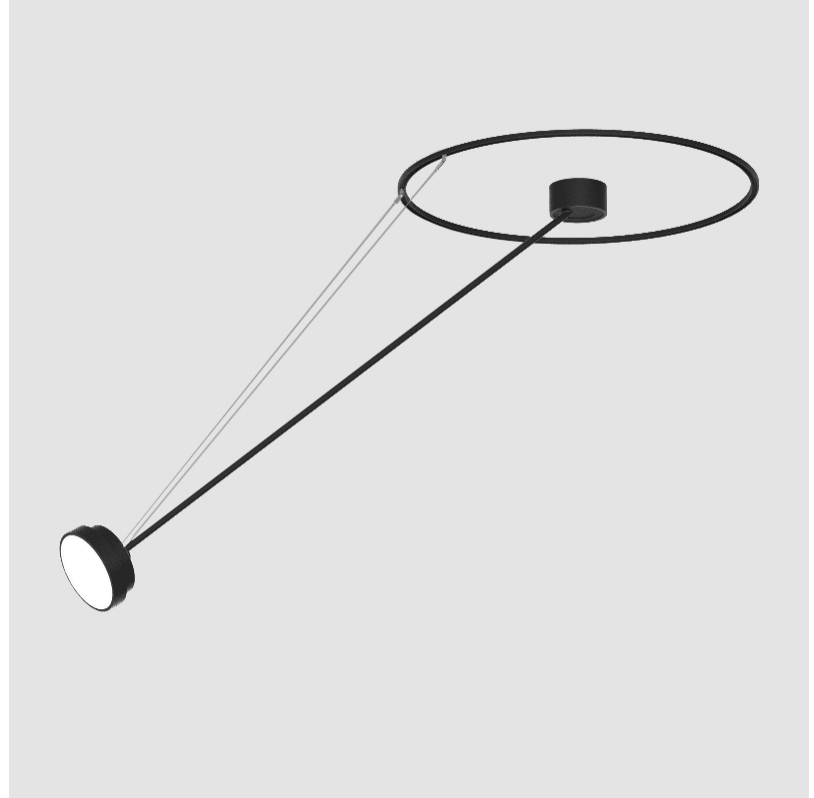

GENERAL

Series: Sign Diva Dancer
Subseries: Sign Diva Dancer
Brand: Prolicht
Division: Architectural
Mounting Type: Suspension
Mounting Location: Ceiling
Subcategory: Pendant

PHYSICAL

Shape: Round
Diameter (mm): 200
Diameter (in): 7 7/8
Height (mm): 1620
Height (in): 63 3/4
Light Distribution: Adjustable / Direct
Weight (kg): 3
Weight (lbs): 6.6
Diffuser: PMMA - Opal / Micro-Prism / Sparkling Secret / Vintage Industrial
Fixture Finish: SSR / BKV / CWI / CRY / HAB / UFT / ITA / RUA / FTG / MYG / LOD / PUS / FRO / FUP / KIA / POP / BLS / SPG / MEY / GOH / GUM / CHC / COM / ABZ / JAG / OBR / MOS / ROR
Fixture Material: Extruded Aluminum / Steel

ELECTRICAL

Lamp Type: LED (Zhaga Standard)
Input Wattage (W): 12.1
Total Output Wattage (W): 11
Dimming: Tri-Mode (Non-Dimming and Phase Dimming (120Vac only) and 0-10V Dimming)
Driver Included: Yes
Driver Location: Integrated
Driver Type: Constant Current - Universal
Driver Class: Class 2
Input Voltage (V): 120 - 277
Constant Current (MA): 350

LED

Color Temperature (°K): 2700 / 3000 / 3500 / 4000
Max. Delivered Lumen (lm): 836 / 895 / 903 / 921
Nominal Lumen (lm): 1280 / 1370 / 1382 / 1410
CRI: >90 CRI
Lamp Life (hrs): 50000

OPTICAL

Adjustability: Rotational Canopy 170°; Tilting Canopy ±50°; Tilting Head ±90°

RATINGS AND CERTIFICATIONS

Certified By: Certified for North American Standards
IP rating: IP20