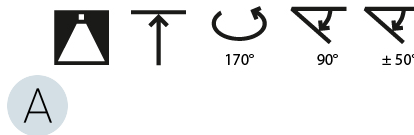

GENERAL

Series: Sign Diva Dancer
Subseries: Sign Diva Dancer
Brand: Prolicht
Division: Architectural
Mounting Type: Suspension
Mounting Location: Ceiling
Subcategory: Pendant

PHYSICAL

Shape: Round
Diameter (mm): 200
Diameter (in): 7 7/8
Height (mm): 1620
Height (in): 63 3/4
Light Distribution: Adjustable / Direct
Weight (kg): 3
Weight (lbs): 6.6
Diffuser: PMMA - Opal / Micro-Prism / Sparkling Secret / Vintage Industrial
Fixture Finish: SSR / BKV / CWI / CRY / HAB / UFT / ITA / RUA / FTG / MYG / LOD / PUS / FRO / FUP / KIA / POP / BLS / SPG / MEY / GOH / GUM / CHC / COM / ABZ / JAG / OBR / MOS / ROR
Fixture Material: Extruded Aluminum / Steel

ELECTRICAL

Lamp Type: LED (Zhaga Standard)
Input Wattage (W): 12.1
Total Output Wattage (W): 11
Dimming: Tri-Mode (Non-Dimming and Phase Dimming (120Vac only) and 0-10V Dimming)
Driver Included: Yes
Driver Location: Integrated
Driver Type: Constant Current - Universal
Driver Class: Class 2
Input Voltage (V): 120 - 277
Constant Current (MA): 350

LED

Color Temperature (°K): 2700 / 3000 / 3500 / 4000
Max. Delivered Lumen (lm): 836 / 895 / 903 / 921
Nominal Lumen (lm): 1280 / 1370 / 1382 / 1410
CRI: >90 CRI
Lamp Life (hrs): 50000

OPTICAL

Adjustability: Rotational Canopy 170°; Tilting Canopy ±50°; Tilting Head ±90°

RATINGS AND CERTIFICATIONS

Certified By: Certified for North American Standards
IP rating: IP20