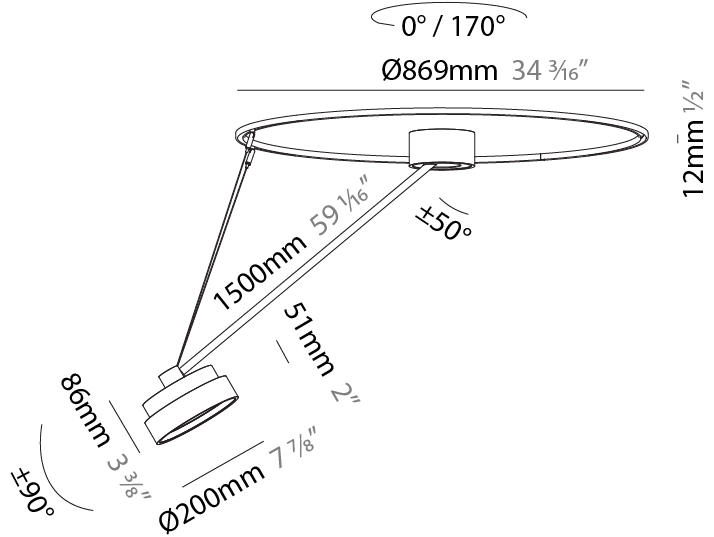

GENERAL

Series: Sign Diva Dancer
Subseries: Sign Diva Dancer
Brand: Prolicht
Division: Architectural
Mounting Type: Suspension
Mounting Location: Ceiling
Subcategory: Pendant

PHYSICAL

Shape: Round
Diameter (mm): 200
Diameter (in): 7 7/8
Height (mm): 1620
Height (in): 63 3/4
Light Distribution: Adjustable / Direct
Weight (kg): 3
Weight (lbs): 6.6
Diffuser: PMMA - Opal / Micro-Prism / Sparkling Secret / Vintage Industrial
Fixture Finish: SSR / BKV / CWI / CRY / HAB / UFT / ITA / RUA / FTG / MYG / LOD / PUS / FRO / FUP / KIA / POP / BLS / SPG / MEY / GOH / GUM / CHC / COM / ABZ / JAG / OBR / MOS / ROR
Fixture Material: Extruded Aluminum / Steel

ELECTRICAL

Lamp Type: LED (Zhaga Standard)
Input Wattage (W): 12.1
Total Output Wattage (W): 11
Dimming: Tri-Mode (Non-Dimming and Phase Dimming (120Vac only) and 0-10V Dimming)
Driver Included: Yes
Driver Location: Integrated
Driver Type: Constant Current - Universal
Driver Class: Class 2
Input Voltage (V): 120 - 277
Constant Current (MA): 350

LED

Color Temperature (°K): 2700 / 3000 / 3500 / 4000
Max. Delivered Lumen (lm): 836 / 895 / 903 / 921
Nominal Lumen (lm): 1280 / 1370 / 1382 / 1410
CRI: >90 CRI
Lamp Life (hrs): 50000

OPTICAL

Adjustability: Rotational Canopy 170°; Tilting Canopy ±50°; Tilting Head ±90°

RATINGS AND CERTIFICATIONS

Certified By: Certified for North American Standards
IP rating: IP20